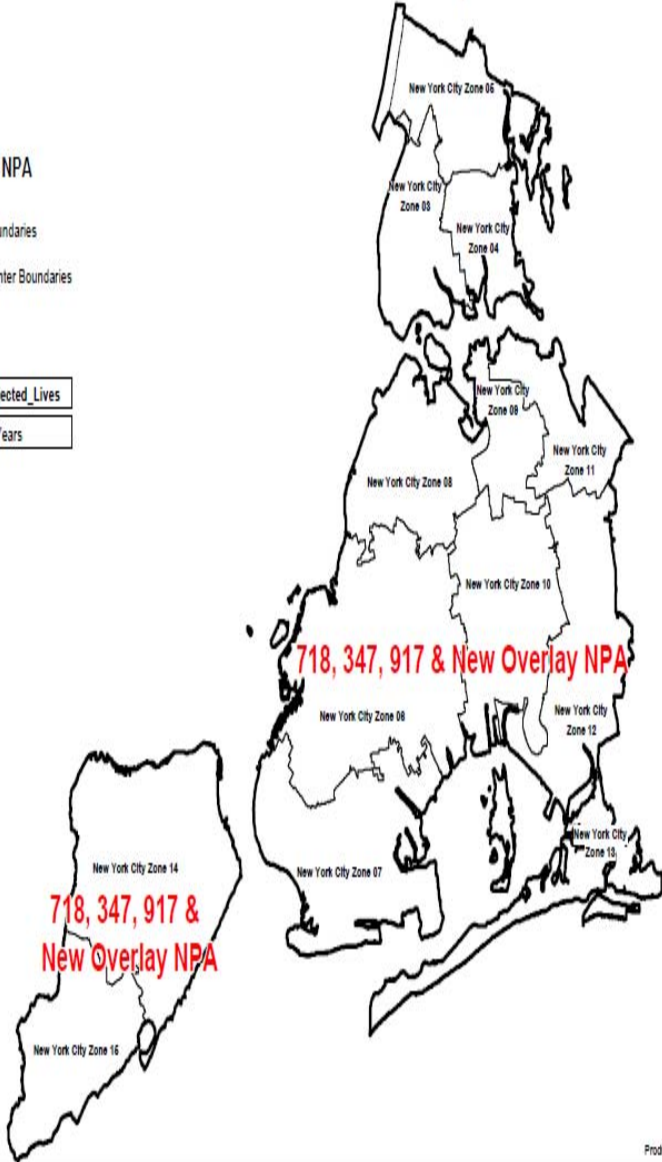

NPA 718, 347, 917 Rate Center Map

ALTERNATIVE # 1
Distributed Overlay

718, 347, 917 NPA

- NPA Boundaries
- Rate Center Boundaries

Alt#1	Projected_Lives
Overlay	10 Years

NPA 212, 646, 917, 718 and 347
Rate Center Map